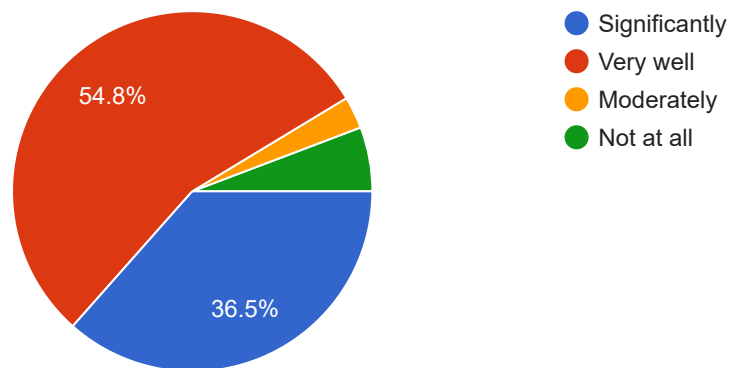

8. The institute/ teachers use student centric methods, such as experiential learning, participative learning and problem solving methodologies for enhancing learning experiences.

9. Does the teaching and mentoring process in the college promotes critical thinking and personal development ?