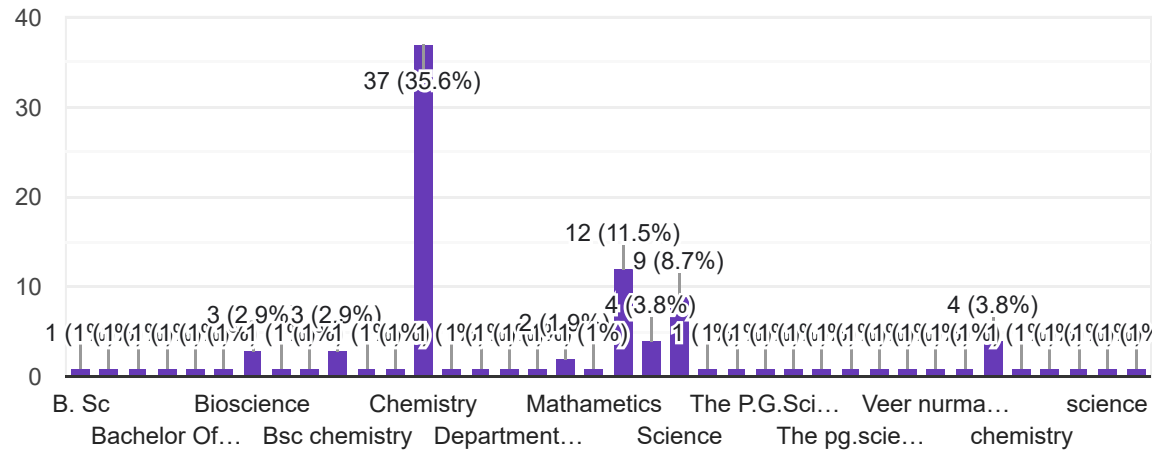

Student Satisfaction Survey 2020-21

The Patidar Gin Science College Bardoli

Publish analytics

Department

Copy

Name of the Student :

Patel Mitisha Hirabhai

Alpesh