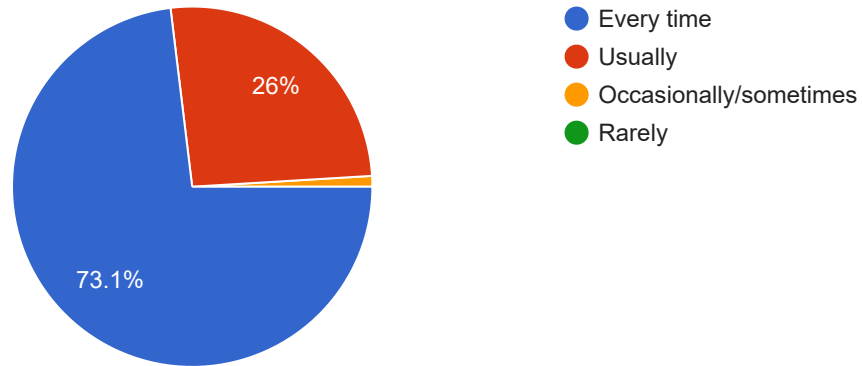

 Copy

6. The teachers illustrate the concepts through examples and applications.

7. What percentage of teachers use ICT tools such as LCD projector, Multimedia, etc. while teaching.

8. The institute/ teachers use student centric methods, such as experiential learning, participative learning and problem solving methodologies for enhancing learning experiences.