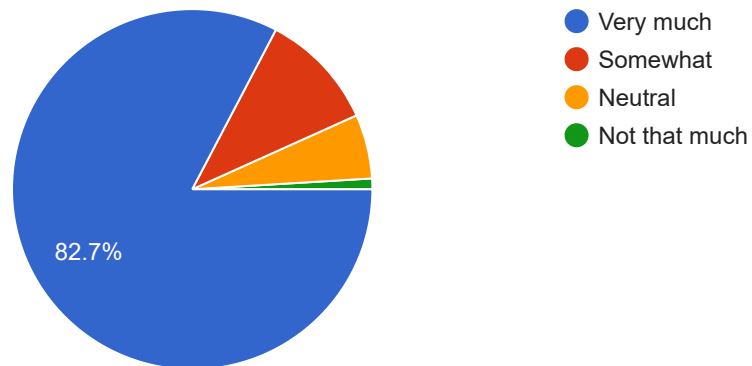

12. The overall quality of teaching-learning process in your institute is very good.

13. How much helpful is the environment of the institute to build your academic carrier?