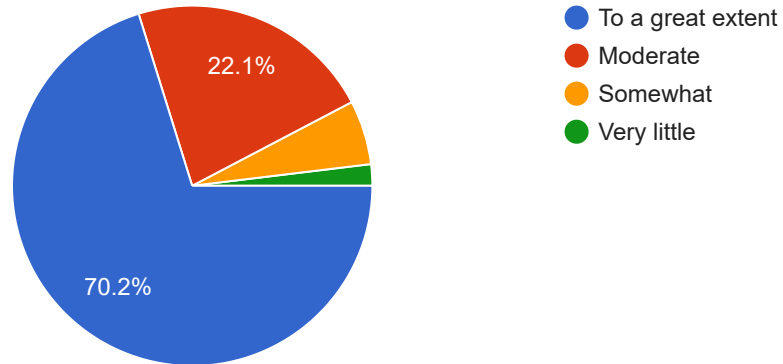

 Copy

6. The teachers illustrate the concepts through examples and applications.

7. What percentage of teachers use ICT tools such as LCD projector, Multimedia, etc. while teaching.

8. The institute/ teachers use student centric methods, such as experiential learning, participative learning and problem solving methodologies for enhancing learning experiences.