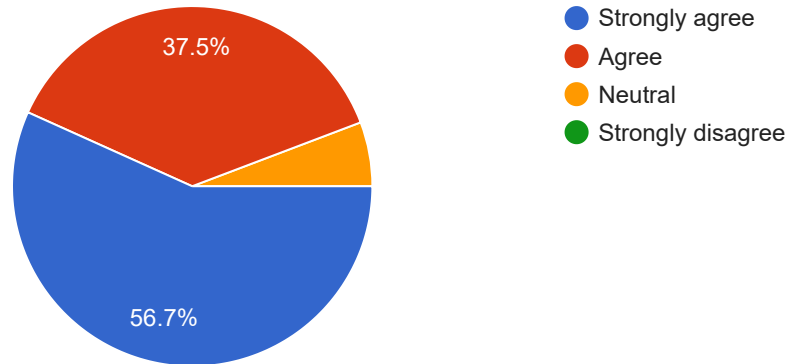

14. What do you feel about the in-campus facilities?

Copy

15. The institute has well-furnished support facilities - laboratory, library, sports complex, computers, classrooms etc.

Copy