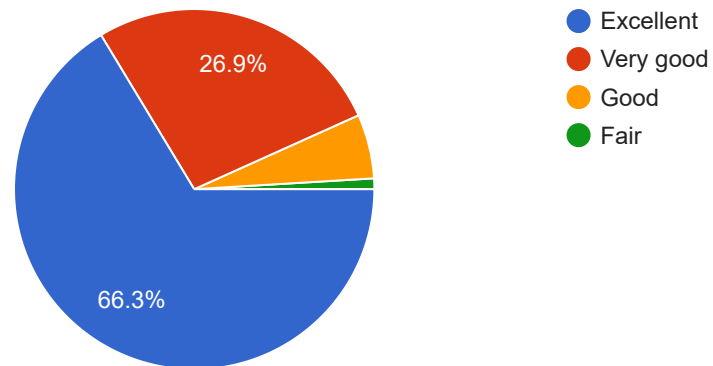

 Copy

6. The teachers illustrate the concepts through examples and applications.

7. What percentage of teachers use ICT tools such as LCD projector, Multimedia, etc. while teaching.

8. The institute/ teachers use student centric methods, such as experiential learning, participative learning and problem solving methodologies for enhancing learning experiences.