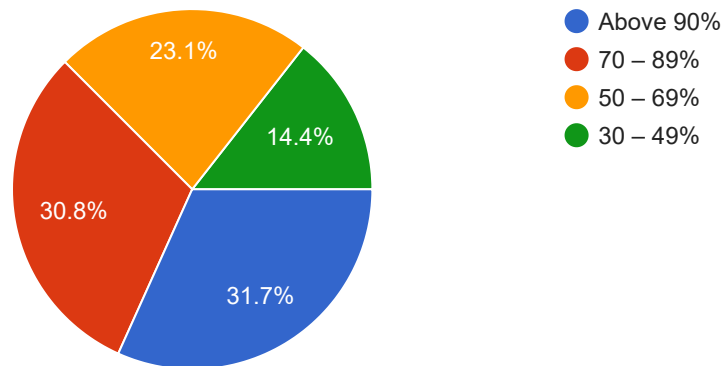

 Copy

6. The teachers illustrate the concepts through examples and applications.

7. What percentage of teachers use ICT tools such as LCD projector, Multimedia, etc. while teaching.

8. The institute/ teachers use student centric methods, such as experiential learning, participative learning and problem solving methodologies for enhancing learning experiences.