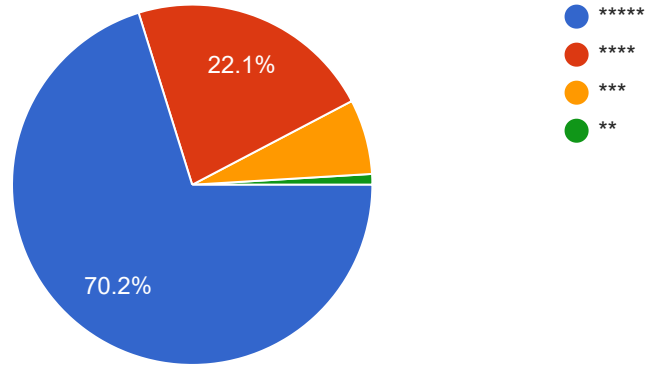

 Copy

15. The institute has well-furnished support facilities - laboratory, library, sports complex, computers, classrooms etc.

 Copy

16. If you were to award rating of your institution in terms of “stars” in relation to quality of teaching learning and evaluation, what would be your rating?