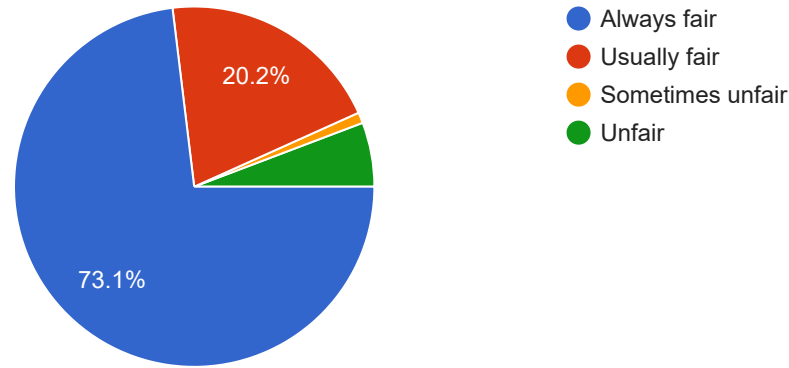

10. Fairness of the internal evaluation process by the teachers.

Copy

11. Does the teacher identify your strengths and encourage you to participate in extracurricular activities like NSS, NCC, Cultural Programme etc. ?

Copy