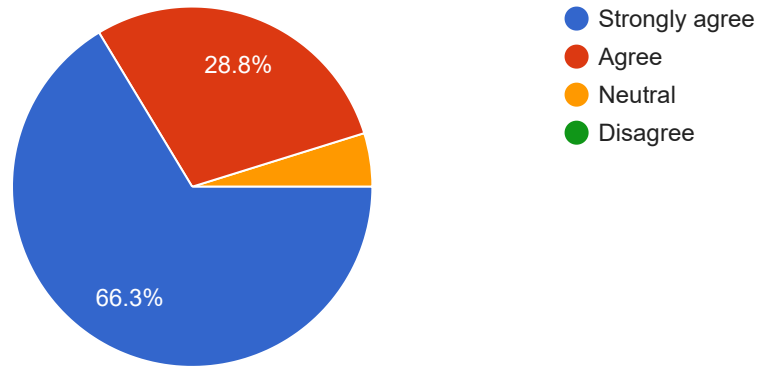

12. The overall quality of teaching-learning process in your institute is very good.

13. How much helpful is the environment of the institute to build your academic carrier?