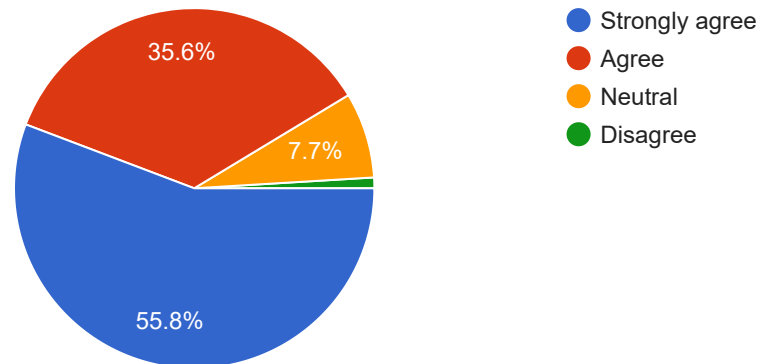

10. Fairness of the internal evaluation process by the teachers.

Copy

11. Does the teacher identify your strengths and encourage you to participate in extracurricular activities like NSS, NCC, Cultural Programme etc. ?

Copy