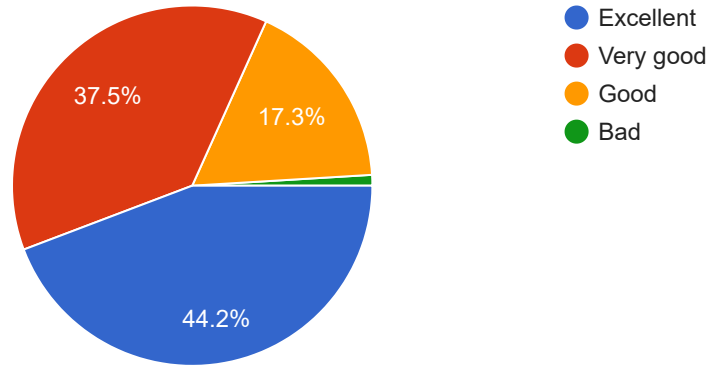

14. What do you feel about the in-campus facilities?

Copy

15. The institute has well-furnished support facilities - laboratory, library, sports complex, computers, classrooms etc.

Copy