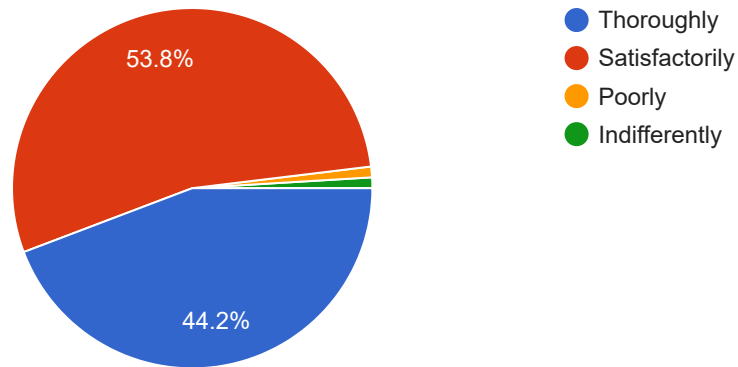

2. How much of the syllabus was covered in the class?

Copy

3. How well did the teachers prepare for the classes?

Copy